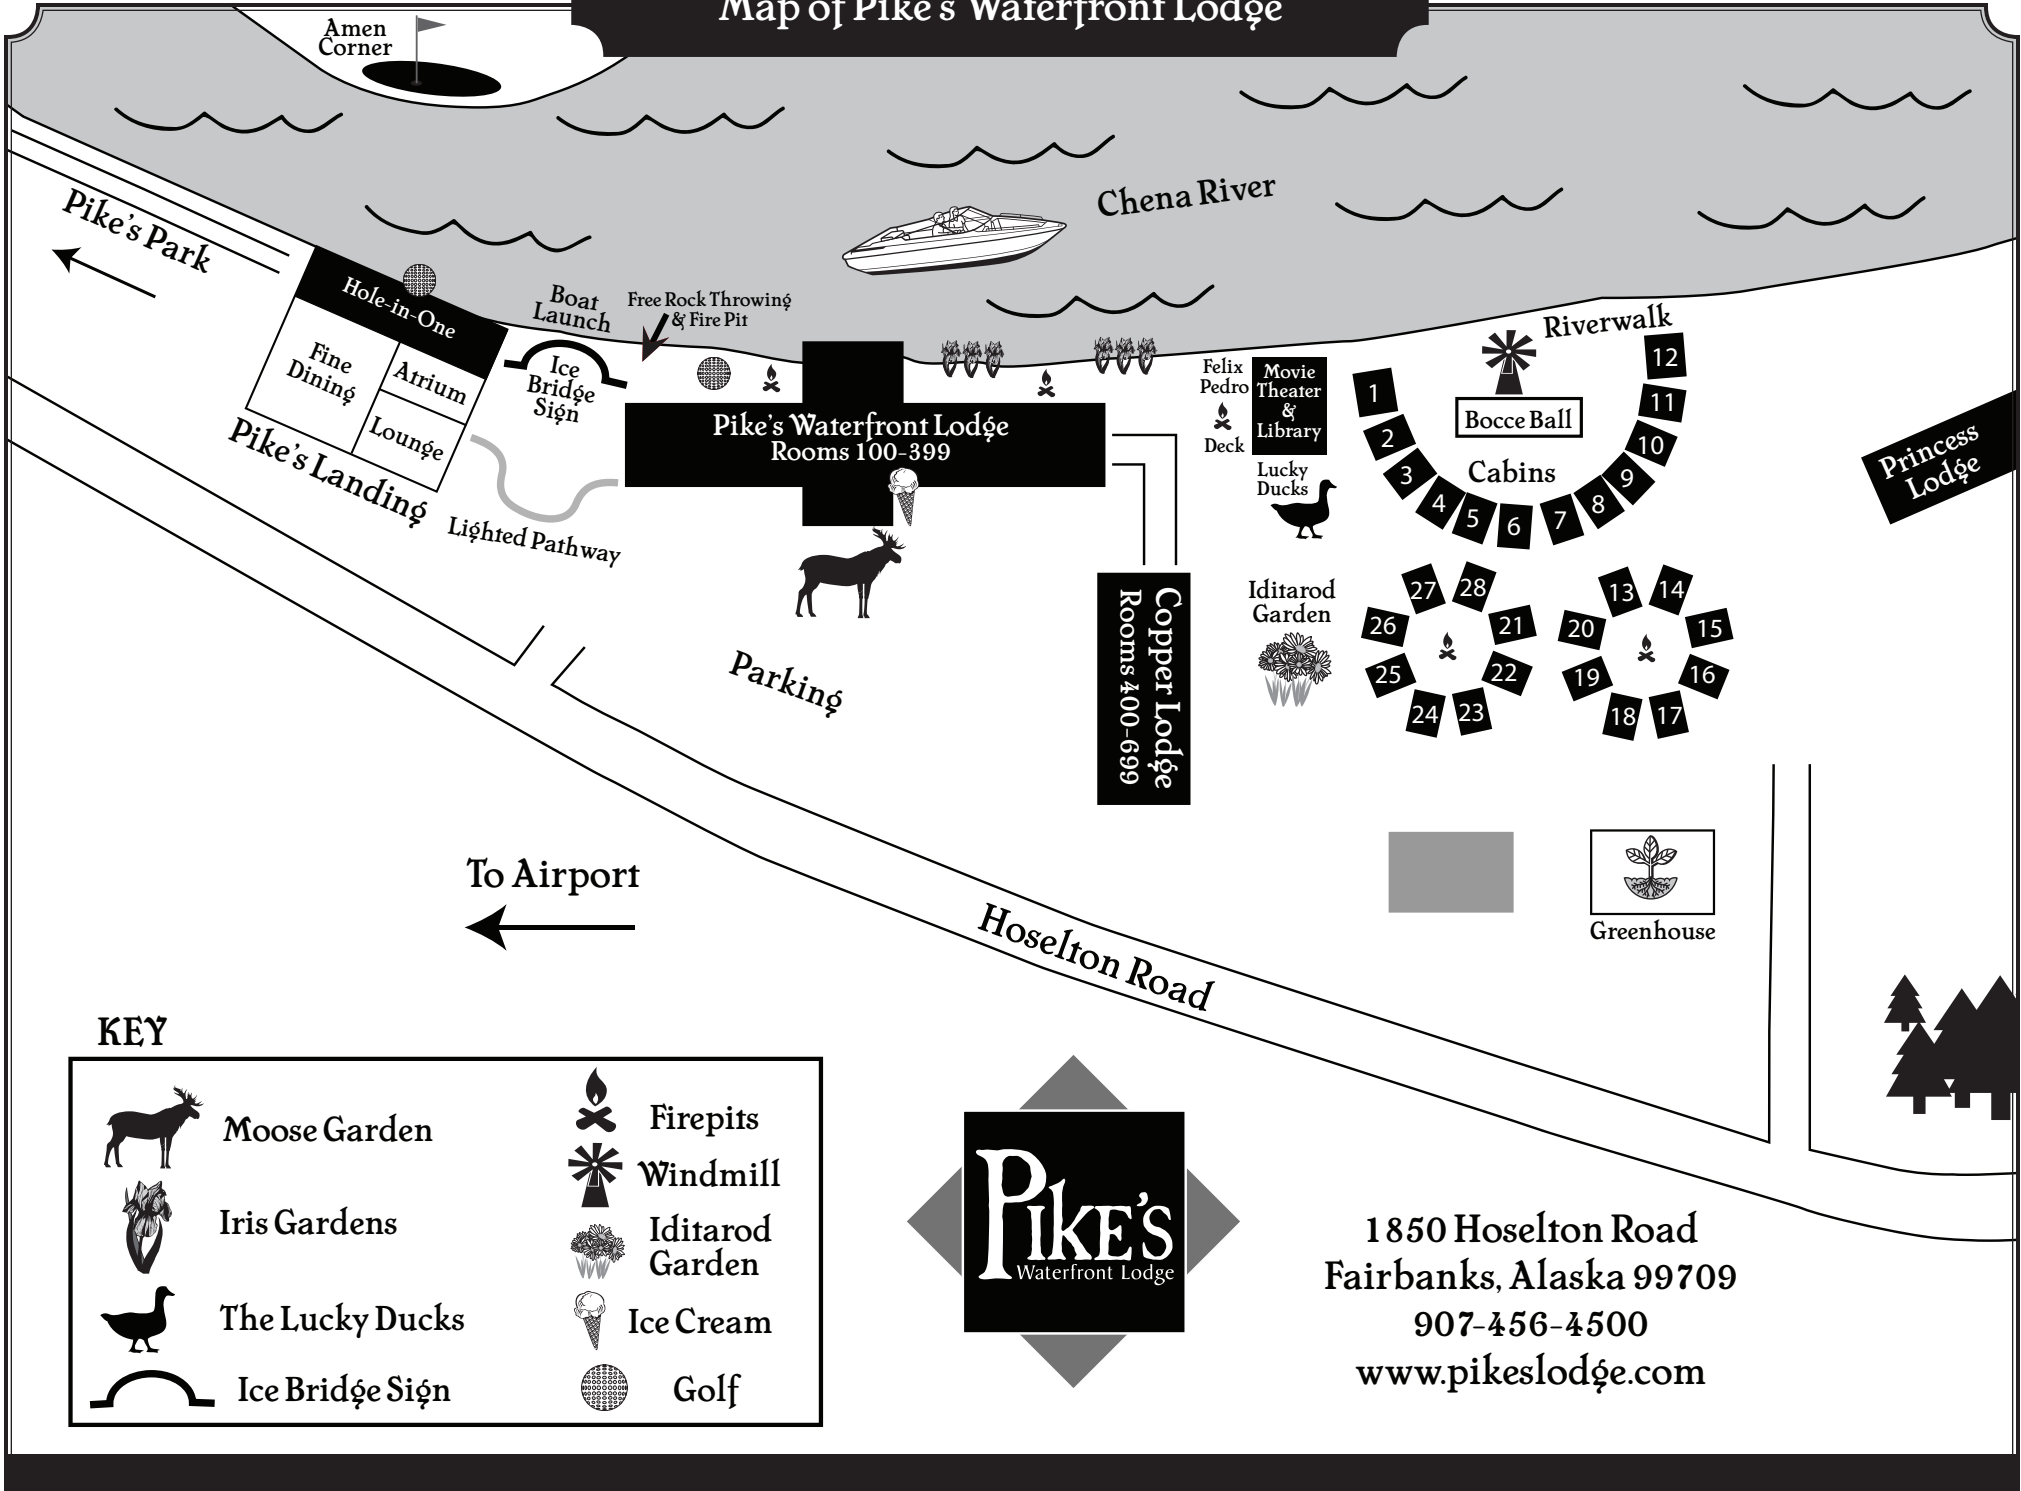

Map of Pike's Waterfront Lodge

KEY

	Moose Garden		Firepits
	Iris Gardens		Windmill
	The Lucky Ducks		Iditarod Garden
	Ice Bridge Sign		Ice Cream
			Golf

1850 Hoselton Road
 Fairbanks, Alaska 99709
 907-456-4500
www.pikeslodge.com